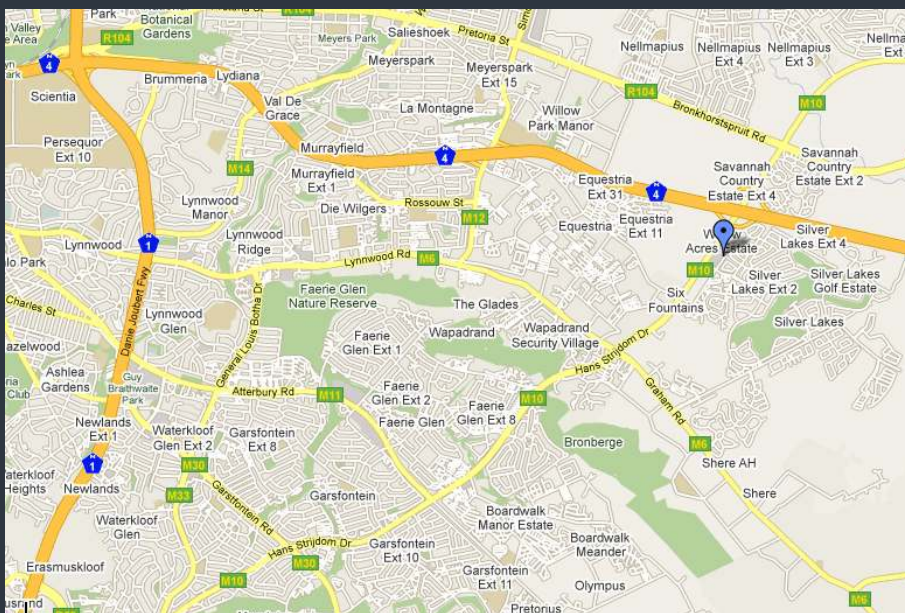

Where?

DIRECTION TO PIXEL PRO

From Johannesburg

- Take the N1 North towards Polokwane
- Take the N4 towards Witbank
- Take the Hans Strijdom Offramp
- Turn Right (over the highway)
- At first Traffic Light, turn left into Von Bachstrohm Blvd
- Turn left at Circle into Silver Oaks Crossing
- Shop 23 (2 shops left of Clicks)

From anywhere in Pretoria

- Get into Hans Strijdom Drive
- Drive North until you pass Silver Lakes Makro
- Turn right into Von Bachstrohm Blvd
- Turn left at Circle into Silver Oaks Crossing
- Shop 23 (2 shops left of Clicks)
- Turn left at Circle into Silver Oaks Crossing
- Shop 23 (2 shops left of Clicks)